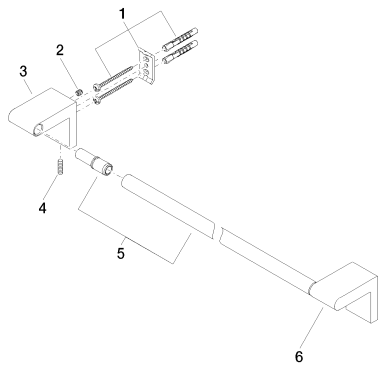

Bathtub - IMO

Towel bar - polished chrome

Article number: 83 060 670-00

Other surface finishes

platinum matte

83 060 670-06

More custom finish options are available via special production (xTra Service). Please see our finish matrix for availability and pricing or contact a Dornbracht representative.

Spare parts list

Number	Item Number	Designation	Number of units