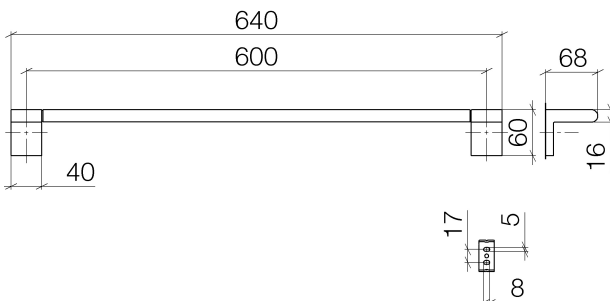

Bathtub - IMO

Towel bar - polished chrome

Article number: 83 060 670-00

- Center to center 23-5/8"
- Width 25-3/8"
- Height 2-3/8"
- 2-7/8" Projection

polished chrome

Dimensional drawing

All dimensions in mm / inch = mm x 0,0394

Bathtub - IMO

Towel bar - polished chrome

Article number: 83 060 670-00

Bathtub - IMO

Towel bar - polished chrome

Article number: 83 060 670-00

Other surface finishes

platinum matte